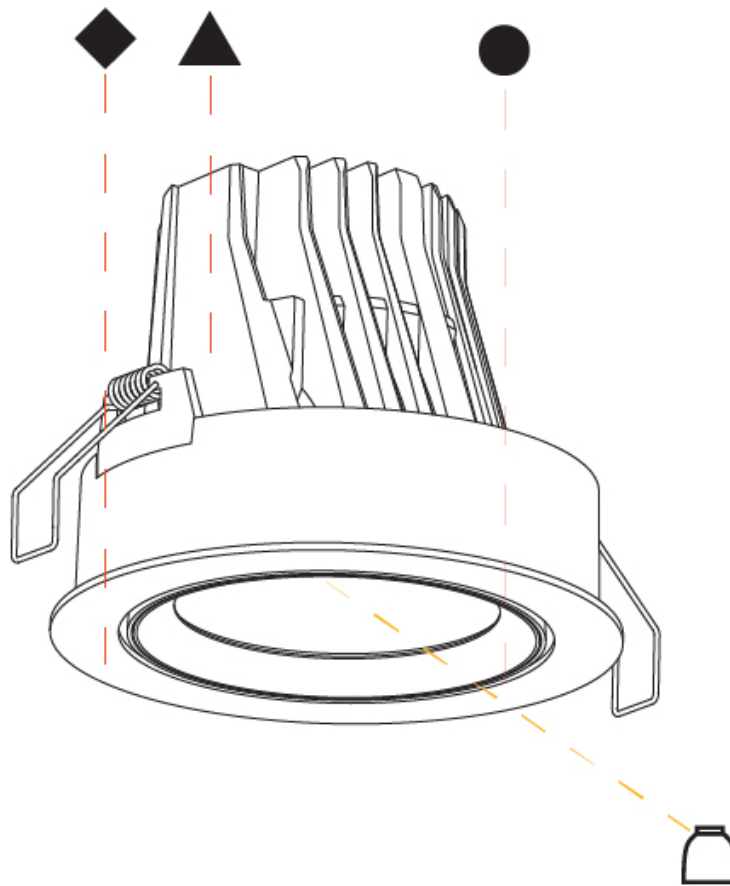

MECHANIQ ROUND RECESSED

A35040-

PROJECT	_____
TYPE	_____
SPECIFIER	_____
QUANTITY	_____
DATE	_____

A